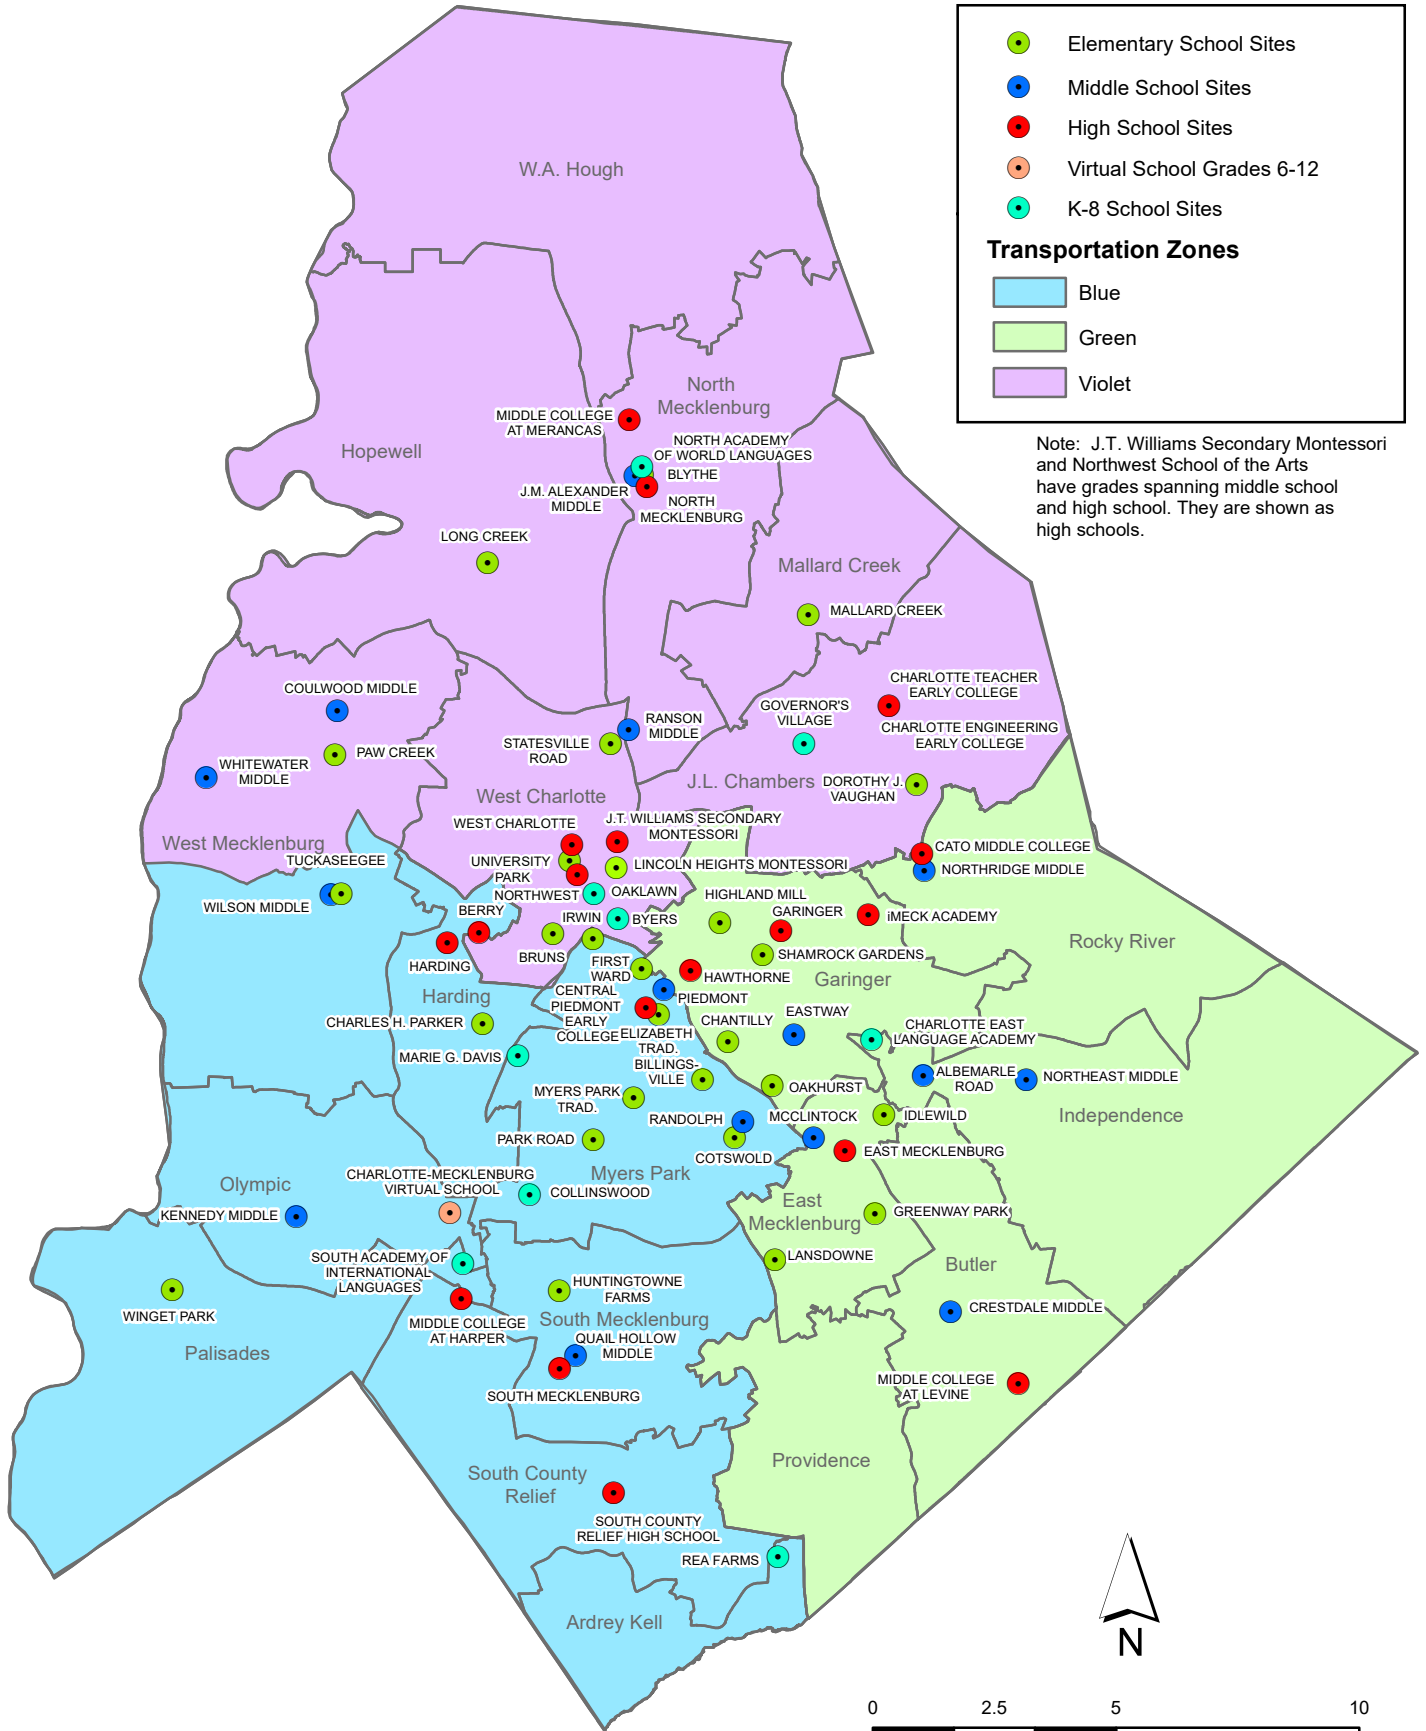

CHARLOTTE-MECKLENBURG SCHOOLS 2024-2025 SCHOOL CHOICE LOCATIONS

- Elementary School Sites
- Middle School Sites
- High School Sites
- Virtual School Grades 6-12
- K-8 School Sites

Transportation Zones

- Blue
- Green
- Violet

Note: J.T. Williams Secondary Montessori and Northwest School of the Arts have grades spanning middle school and high school. They are shown as high schools.